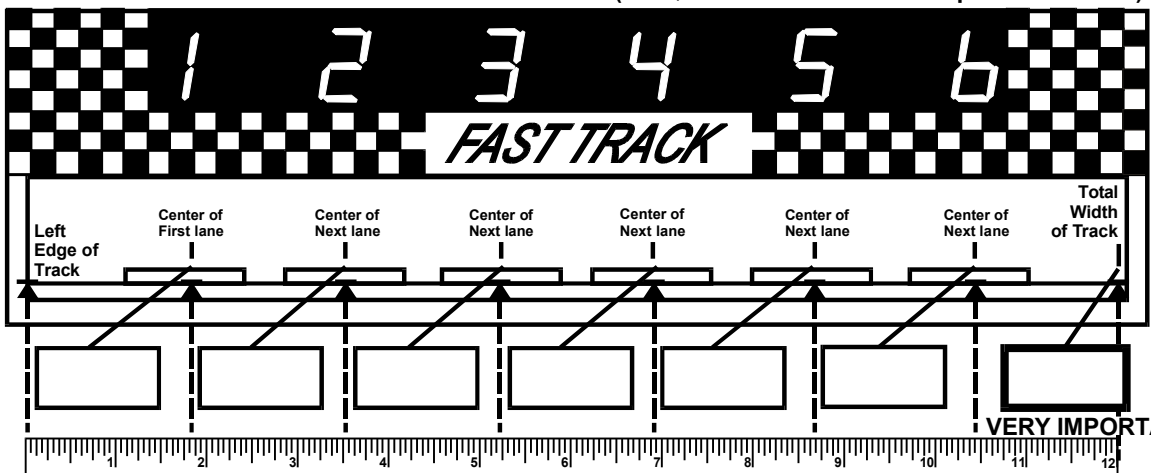

HOW TO MEASURE:

Stand as if you were looking at our timer on your track.
 Put the measurement from the left edge of the track to the center of each lane
 For Tracks over 35 ft. - include whole track length: